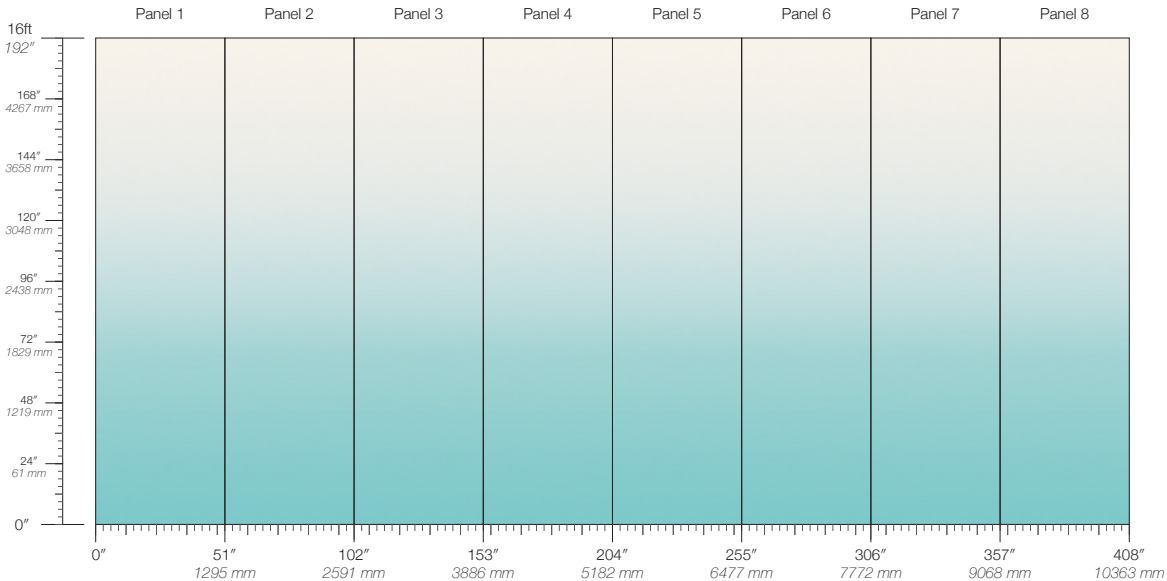

Aurora Tulum

Suitable for residential and commercial projects

COLOR

Tulum

STOCK

Made to order

ENVIRONMENTAL

Recycled Content
Phthalate Free
Low VOC
HPD Available

MAINTENANCE

Water-based cleanser

ITEM

1147

LEAD TIME

4 weeks to print

CONTACT

sales@calicowallpaper.com
+1 718 243 1705
57 Lispenard Street
New York, NY 10013 USA

CONTENT

Type II PVC-Free

MINIMUM

1 panel

SPECS

Polyester/Natural Fiber face
Fabric backing
14 oz per linear yard
435.2 g per linear meter
Dappled surface texture

DISCLAIMER

Refer to our website to see the full mural artwork. Reference the physical sample for color and texture. Panel maps represent mural artwork only.

PANEL WIDTH

51" / 1295 mm trimmed

PRICE

Available upon request

PANEL HEIGHT

132" / 3353 mm standard
192" / 4877 mm extended

ORIGIN

USA

TESTING

(US) ASTM E84 Adhered Class A
CCC-W-408D Type II
W-101 Type II Class A
ASTM E96 Procedure B - 66 Perms

REPEAT

Non-repeating

DETAILS

Custom options available