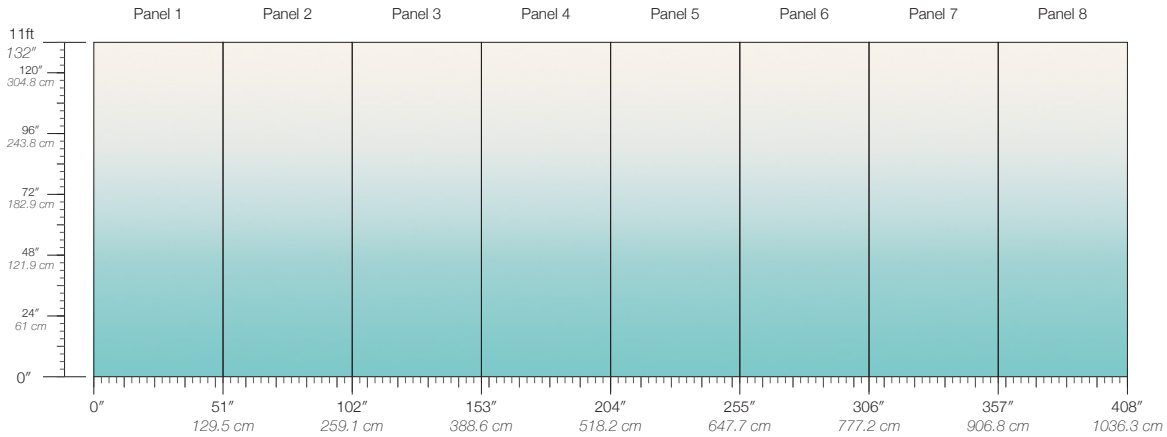

Aurora Tulum

Suitable for residential and commercial projects

COLOR

Tulum

STOCK

Made to order

ENVIRONMENTAL

Recycled Content
Phthalate Free
Low VOC
HPD Available

MAINTENANCE

Water-based cleanser

ITEM

1147

LEAD TIME

4 weeks to print

CONTACT

sales@calicowallpaper.com
+1 718 243 1705
57 Lispenard Street
New York, NY 10013 USA

CONTENT

Type II PVC-Free

MINIMUM

1 panel

SPECS

Polyester/Natural Fiber face
Fabric backing
14 oz per linear yard
435.2 g per linear meter
Dappled surface texture

DISCLAIMER

Refer to our website to see the full mural artwork. Reference the physical sample for color and texture. Panel maps represent mural artwork only.

PANEL WIDTH

51" / 1295 mm trimmed

PRICE

Available upon request

PANEL HEIGHT

132" / 3353 mm standard
192" / 4877 mm extended

ORIGIN

USA

TESTING

(US) ASTM E84 Adhered Class A
CCC-W-408D Type II
W-101 Type II Class A
ASTM E96 Procedure B - 66 Perms

REPEAT

Non-repeating

DETAILS

Custom options available